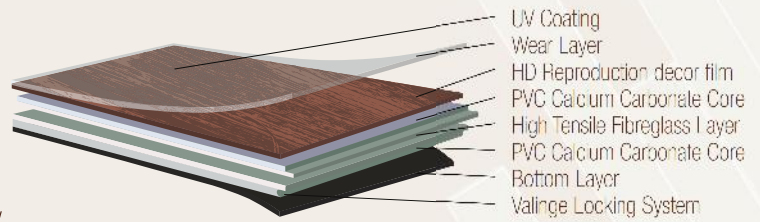

ESSENCE COLLECTION

REPLICA TIMBER PLANKS THAT OFFER THE STUNNING VISUAL EFFECT OF A BEAUTIFUL NATURAL OAK FLOOR

A VERSATILE, HARD-WEARING TIMBER LOOK PRODUCT THAT CAN BE INSTALLED OVER VIRTUALLY ANY FLAT, DRY SUBSTRATE INCLUDING IN WET AREAS SUCH AS BATHROOMS AND KITCHENS

Impressionist

Replica Timber Plank Flooring

Impressionist is a Replica Timber Plank that utilises the latest technology to produce the stunning visual effect of a beautiful natural hardwood floor.

This unique timber look product uses photo-realism images to produce a high definition reproduction of classic hardwoods, which is available in 8 modern colour tones.

Impressionist can be installed over virtually any flat, dry substrate including in wet areas such as bathrooms and kitchens. Its natural timber texture not only creates an emotive connection to the floor, but adds a practical non-slip surface that is quite underfoot.

Specifications

Width (mm):	150
Length (mm):	1220
Thickness (mm):	5
Wear Layer (mm):	0.5 (Commercial Grade)
Surface Texture:	Natural Timber Texture
Finish:	Matte
Replica Species:	Oak

Colour Options

Impressionist is available in 8 different colour tones as illustrated in the images below.