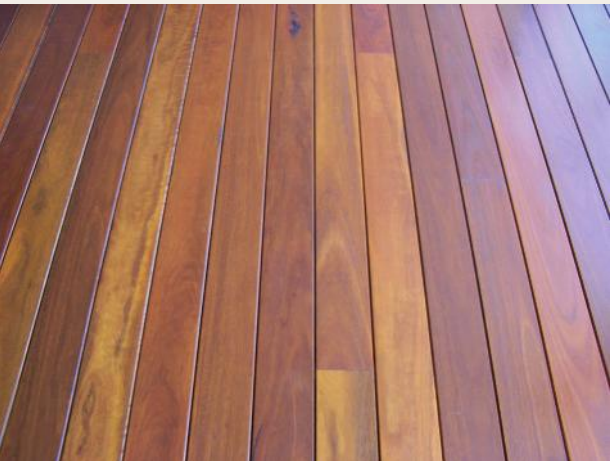

# PREMIUM AUSTRALIAN HARDWOOD DECKING CUSTOM PROFILED AND PACKAGED WITH A UNIQUE SECRET FIXING SYSTEM

DURABLE AND HARD-WEARING TIMBER WITH A BEAUTIFUL SCREW AND NAIL  
FREE TOP SURFACE ALLOWING FOR A REMARKABLE FINISH

## Timber Species

Secret Fixed Decking is currently available in the following species of Australian hardwood.

- Spotted Gum
- Grey Ironbark
- Qld Bluegum (very similar in appearance to Red Ironbark)
- Forrest lights (as Yellow Stringybark & Tallowwood)

## Premium Hardwood Decking System

Secret Fixed Decking is the premium hardwood timber decking system. The Secret Fixed Decking product is a carefully designed package system of custom profiled timber and a unique fixing solution that provides an extremely effective way for fastening of decking boards to the joists, avoiding the need for nailing or screwing directly into the top surface of the board.