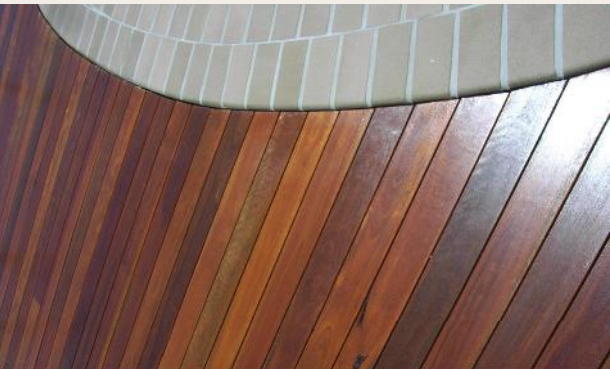

# PREMIUM AUSTRALIAN HARDWOOD DECKING CUSTOM PROFILED AND PACKAGED WITH A UNIQUE SECRET FIXING SYSTEM

DURABLE AND HARD-WEARING TIMBER WITH A BEAUTIFUL SCREW AND NAIL  
FREE TOP SURFACE ALLOWING FOR A REMARKABLE FINISH

## Timber Species

Secret Fixed Decking is currently available in the following species of Australian hardwood.

- Spotted Gum
- Grey Ironbark
- Qld Bluegum (very similar in appearance to Red Ironbark)
- Forrest lights (as Yellow Stringybark & Tallowwood)

## Premium Hardwood Decking System

Secret Fixed Decking is the premium hardwood timber decking system. The Secret Fixed Decking product is a carefully designed package system of custom profiled timber and a unique fixing solution that provides an extremely effective way for fastening of decking boards to the joists, avoiding the need for nailing or screwing directly into the top surface of the board.